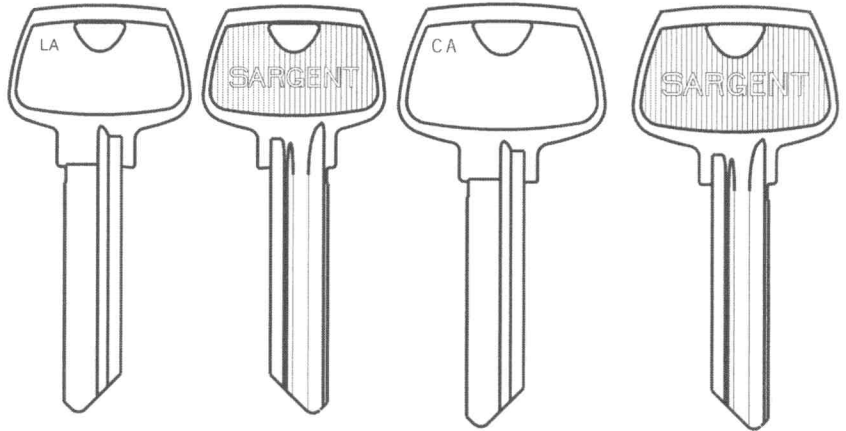

Cylinders & Components Key Blanks/Key Sections

SARGENT

5 Pin		6 Pin		7 Pin	
Key Blank	Key Section	Key Blank	Key Section	Key Blank	Key Section
265	U R S	6265	U R S		LD LH LM LDH LDM LHM LN RD RH RM RDM RHM RN
270	LD LH LM LDH LDM LHM LN RD RH RM RDM RHM RN	6270	HD LD HH LH HM LM HDH LDH HDM LHM LHM LN RD RH RM RDH RDM RHM RN	7270	LD LH LM LDH LDM LHM LN RD RH RM RDM RHM RN
	CD CH CM CDH CHM CN		6273		CD CH CM CDH CHM CN
273	CD CH CM CDH CHM CN	6273	CD CH CM CDH CHM CN		LA LB LC LE LF LG LJ LK LL
275	S	6275	HA LA HB LB HC LC HE LE HF LF HG LG HJ LJ HK LK HL LL	7275	LA LB LC LE LF LG LJ LK LL RA RB RC RE RF RG RJ RK RL
275	LA LB LC LE LF LG LJ LK LL RA RB RC RE RF RG RJ RK RL		6278		CA CB CC CE CF CG CJ CK CL CR
	CA CB CC CE CF CG CJ CK CL CR	6278		CA CB CC CE CF CG CJ CK CL CR	7278

For Multiplex Masterkey Systems (L keyway family shown, others similar)

Multi Keyway Systems

- L - System Stock Keyways
- C - System Hotel Keyway (Furnished in Large Bow only)
- H - System Contract Master Key Systems
- R - System Contract MasterKey Systems

Standard 6 pin shown

Large Bow approximately 15% larger than standard bow, 6 pin shown. Provided for SARGENT "C" family as standard.

Single Keyway Sections

- R Section
- S Section
- U Section
- CR Section