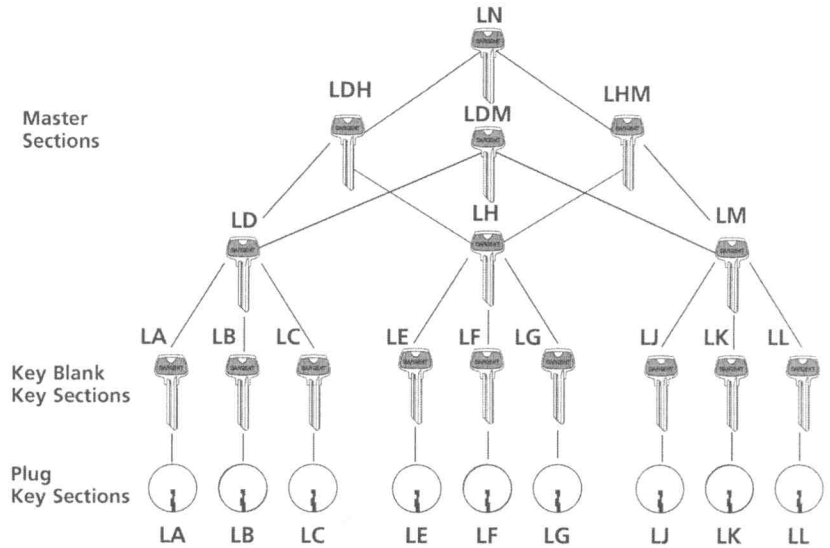

Cylinders & Components Key Blanks/Key Sections

SARGENT

5 Pin		6 Pin		7 Pin	
Key Blank	Key Section	Key Blank	Key Section	Key Blank	Key Section
265	U R S	6265	U R S		LD LH LM LDH LDM LHM LN RD RH RM RDM RHM RN
270	LD LH LM LDH LDM LHM LN RD RH RM RDM RHM RN	6270	HD LD HH LH HM LM HDH LDH HDM LHM LHM LN RD RH RM RDH RDM RHM RN	7270	LD LH LM LDH LDM LHM LN RD RH RM RDM RHM RN
	CD CH CM CDH CHM CN		6273		CD CH CM CDH CHM CN
273	CD CH CM CDH CHM CN	6273	CD CH CM CDH CHM CN		LA LB LC LE LF LG LJ LK LL
275	S	6275	HA LA HB LB HC LC HE LE HF LF HG LG HJ LJ HK LK HL LL	7275	LA LB LC LE LF LG LJ LK LL RA RB RC RE RF RG RJ RK RL
275	LA LB LC LE LF LG LJ LK LL RA RB RC RE RF RG RJ RK RL		6278		CA CB CC CE CF CG CJ CK CL CR
	CA CB CC CE CF CG CJ CK CL CR	6278		CA CB CC CE CF CG CJ CK CL CR	7278

For Multiplex Masterkey Systems (L keyway family shown, others similar)

Multi Keyway Systems

- L - System Stock Keyways
- C - System Hotel Keyway (Furnished in Large Bow only)
- H - System Contract Master Key Systems
- R - System Contract MasterKey Systems

Standard 6 pin shown

Large Bow approximately 15% larger than standard bow, 6 pin shown. Provided for SARGENT "C" family as standard.

Single Keyway Sections

- R Section
- S Section
- U Section
- CR Section

Restricted Keyways: Restricted keyways are SARGENT (factory) controlled geographically to limit sales and prevent unauthorized key duplication.

For availability of restricted keyways and keysections, contact SARGENT Key Records Department.